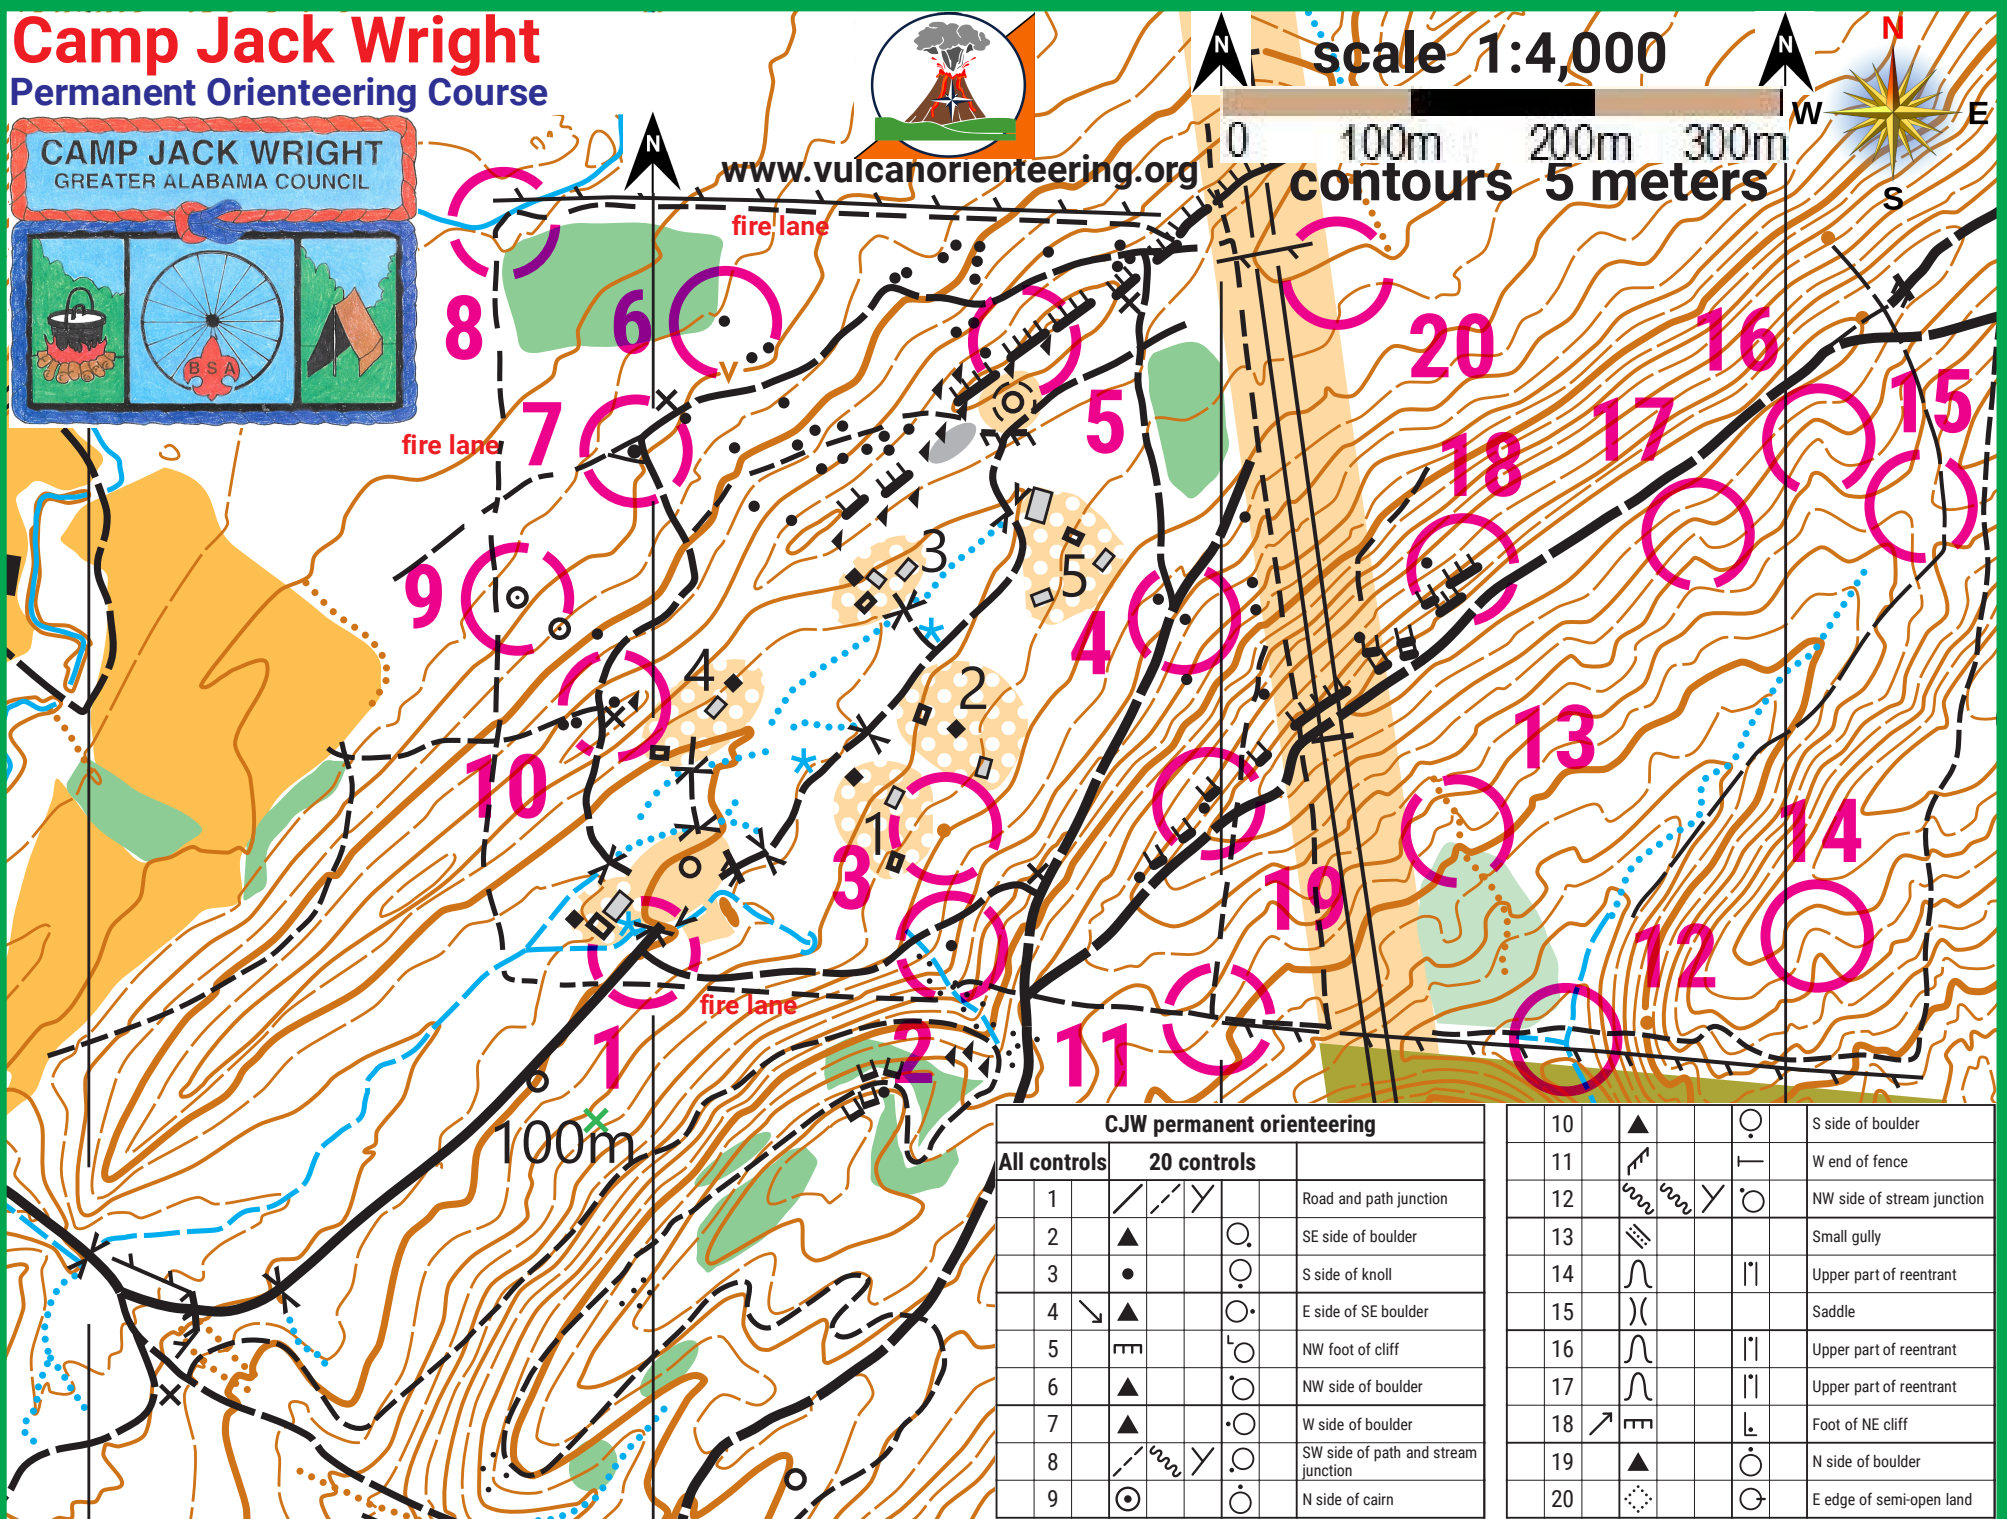

Camp Jack Wright

Permanent Orienteering Course

CAMP JACK WRIGHT
GREATER ALABAMA COUNCIL

www.vulcanorienteering.org

scale 1:4,000

100m 200m 300m
contours 5 meters

CJW permanent orienteering					
All controls		20 controls			
1					Road and path junction
2					SE side of boulder
3					S side of knoll
4					E side of SE boulder
5					NW foot of cliff
6					NW side of boulder
7					W side of boulder
8					SW side of path and stream junction
9					N side of cairn
10					S side of boulder
11					W end of fence
12					NW side of stream junction
13					Small gully
14					Upper part of reentrant
15					Saddle
16					Upper part of reentrant
17					Upper part of reentrant
18					Foot of NE cliff
19					N side of boulder
20					Edge of semi-open land